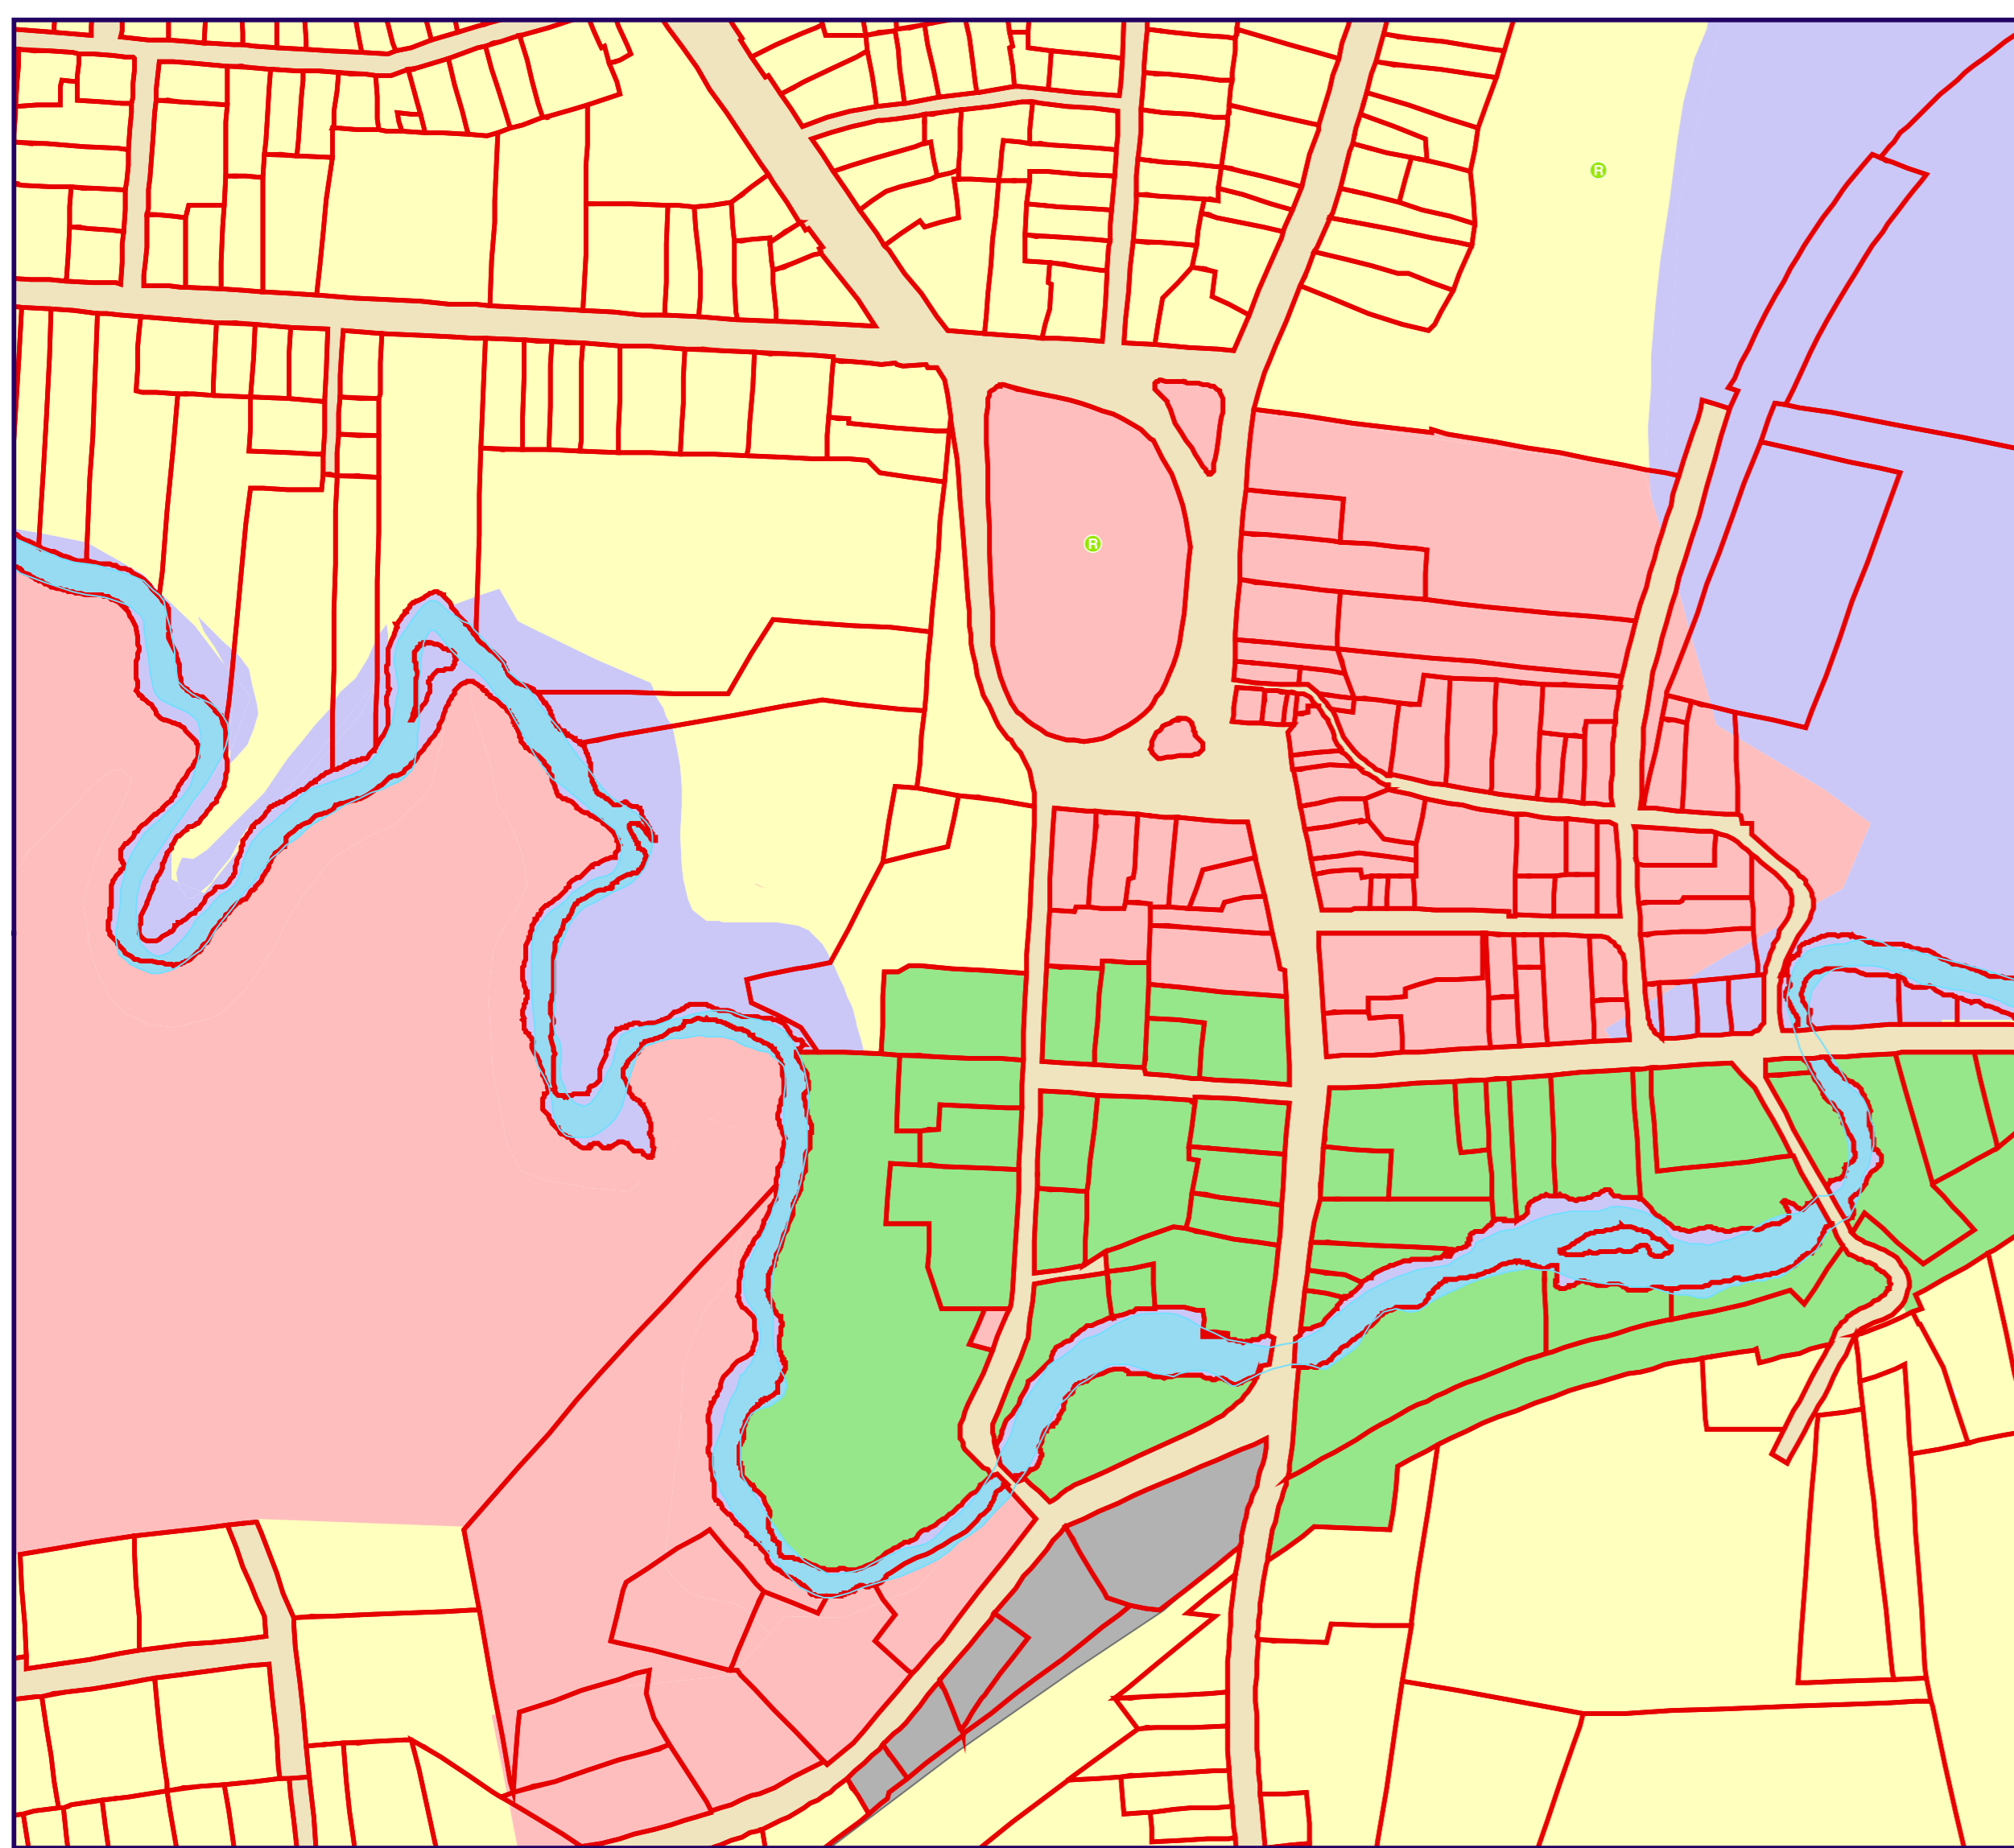

Town of Fair Haven Zoning Districts

Fair Haven Village Area

0 0.1 0.2 0.3 0.4 0.5 Miles

- Rural
- Industrial
- Watershed
- Lake Shore
- Residential
- Floodplains
- Mixed River
- Commercial

Legend

- R Recreation Areas
- Rivers and Streams
- Lakes and Ponds
- Road Right-of-Way

0 0.5 1 2 3 4 5 Miles

December 3, 2008
Updated December 15, 2009

RUTLAND REGIONAL PLANNING COMMISSION
e:\rnp\fairhaven\zoning04.mxd