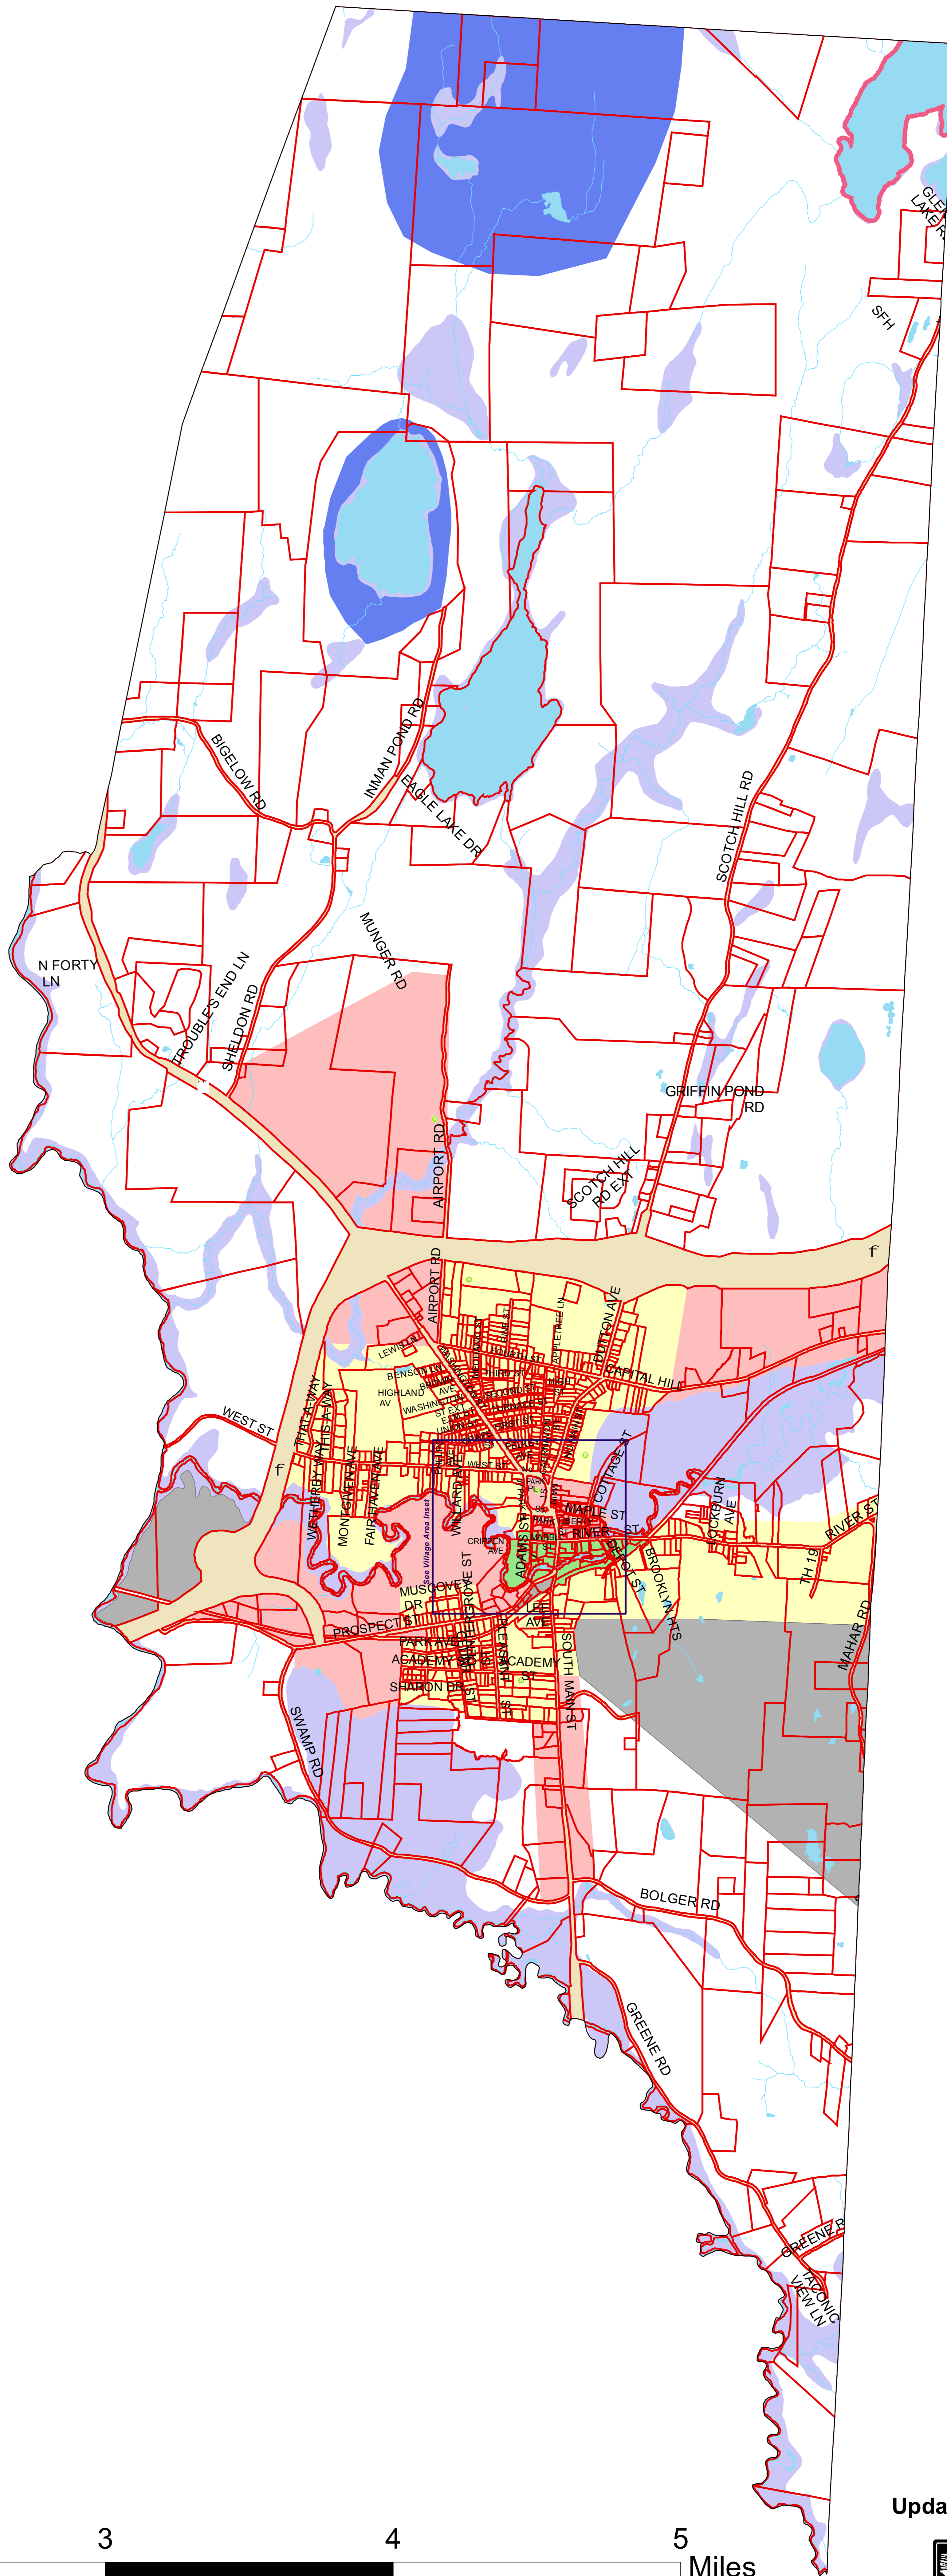

Town of Fair Haven Zoning Districts

Fair Haven Village Area

0 0.1 0.2 0.3 0.4 0.5 Miles

- Rural
- Industrial
- Watershed
- Lake Shore
- Residential
- Floodplains
- Mixed River
- Commercial

Legend

- R Recreation Areas
- Rivers and Streams
- Lakes and Ponds
- Road Right-of-Way

0 0.5 1 2 3 4 5 Miles

December 3, 2008
Updated December 15, 2009

RUTLAND REGIONAL PLANNING COMMISSION
e:\rnp\fairhaven\zoning04.mxd