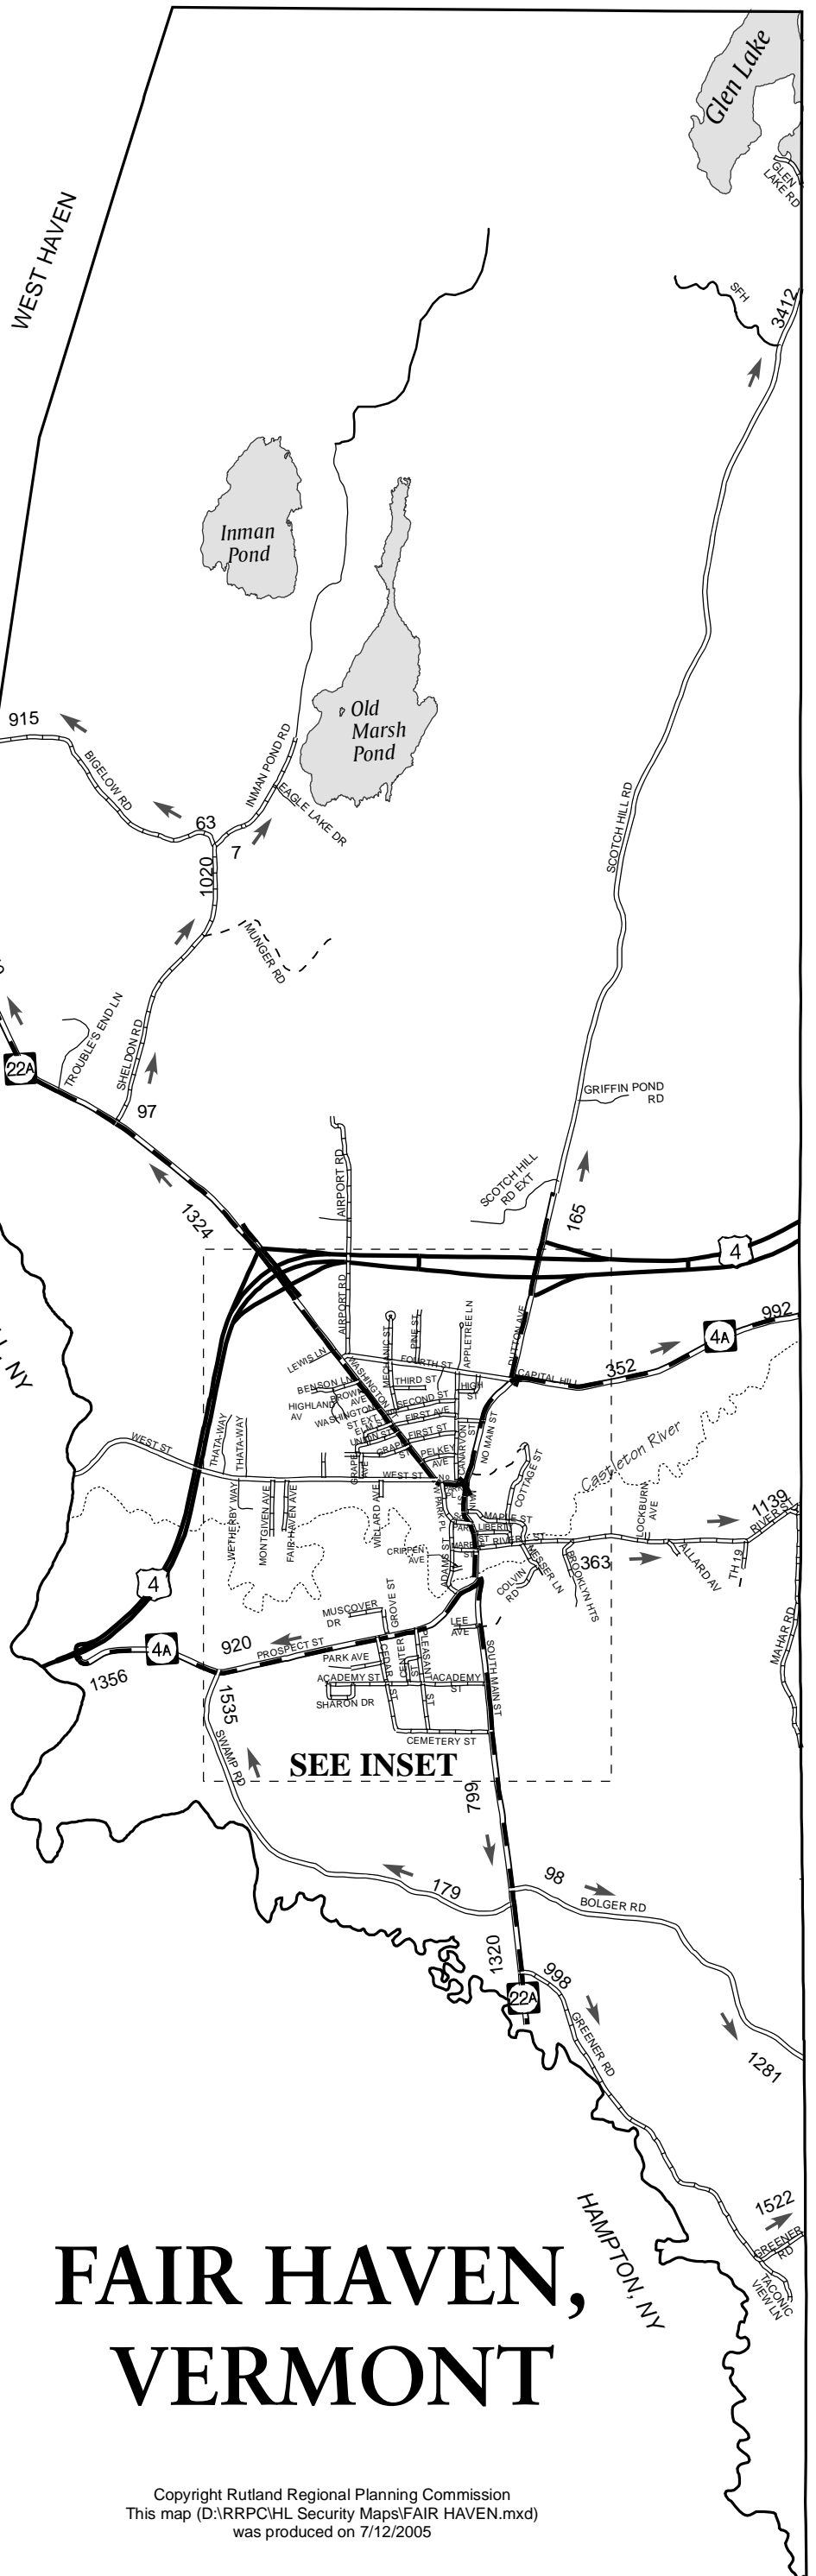

# Legend

-  US Highway
-  State Highway
-  Class 2 Town Road
-  Class 3 Town Road
-  Class 4 Town Road
-  State Forest Road
-  Private Road
-  Other Road
-  Surface Water

LOCATION MAP

FAIR HAVEN VILLAGE AREA

SEE INSET

# FAIR HAVEN, VERMONT

Copyright Rutland Regional Planning Commission  
This map (D:\RRPC\HL Security Maps\FAIR HAVEN.mxd)  
was produced on 7/12/2005

RUTLAND REGIONAL PLANNING COMMISSION