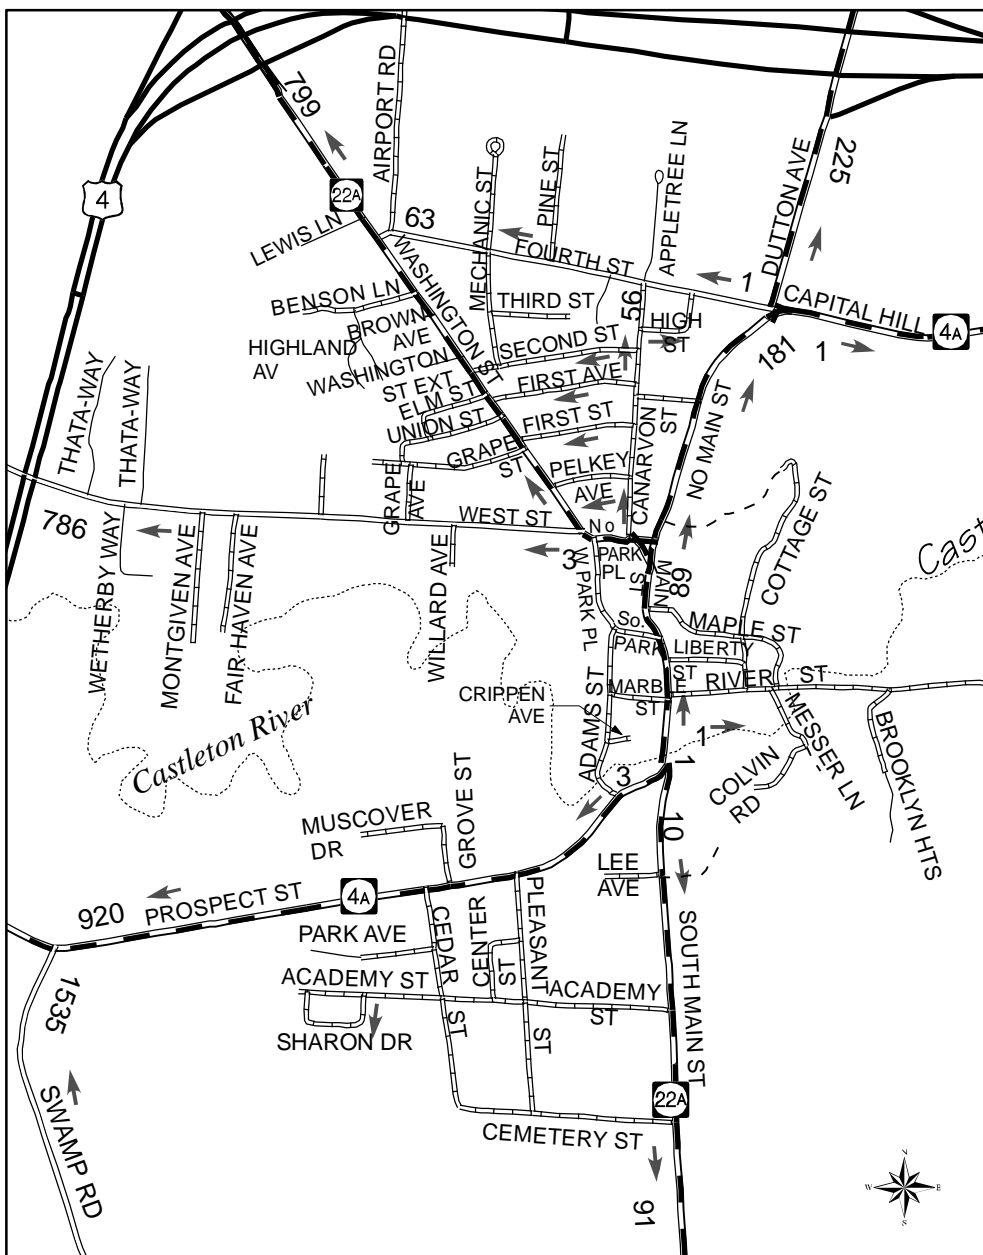

# Legend

-  US Highway
-  State Highway
-  Class 2 Town Road
-  Class 3 Town Road
-  Class 4 Town Road
-  State Forest Road
-  Private Road
-  Other Road
-  Surface Water

LOCATION MAP

FAIR HAVEN VILLAGE AREA

# FAIR HAVEN, VERMONT

Copyright Rutland Regional Planning Commission  
This map (D:\RRPC\HL Security Maps\FAIR HAVEN.mxd)  
was produced on 7/12/2005

RUTLAND REGIONAL PLANNING COMMISSION